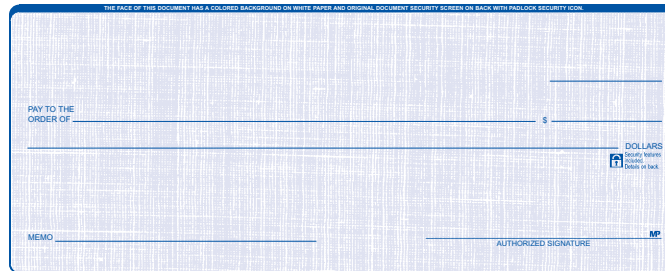

Ask us about customizing this Sell Sheet for your company!

CLASSIC with screened vouchers only

MARBLE-SKY with MICR white band & white vouchers only

All Marble-Sky pantographs have a thermochromatic heat sensitive image.

LINEN with VOID feature and screened vouchers only

Laser Voucher Checks

Computer checks for Quickbooks, Peachtree and hundreds of other software titles.

- * 100% compatible guarantee with your software program.
- * The most extensive standard pantograph and color selection available for basic imprint laser checks at this price level.
- * Digitally printed for increased accuracy and quality
- * Shrink wrapped for protection.

STONE panto prints screen of black remaining prints in color, with white vouchers only

AMERICAN FLAG prints in red and blue with white vouchers only

AVAILABILITY	LVI - Imprinted Checks				LC3 - Imprinted Checks		LW3 - Imprinted checks	
	Top w/ Lines	Top w/ Sig Line Only	Middle w/ Sig Line Only	Bottom w/ No Lines	w/Lines	No Lines	w/Lines	w/Sig Line Only
CLASSIC								
Blue	X	X	X	X	X	X	X	X
Green	X	X	X	X	X	X	X	X
Burgundy	X	X	X	X	X	X	X	X
Purple	X	X	X		X			
Yellow	X	X	X		X			
Brown	X	X	X		X			
Gray	X	X	X	X				
STONE								
Blue	X	X	X		X		X	
Green	X	X	X		X		X	
Burgundy	X	X	X		X		X	
MARBLE-SKY								
Blue	X	X	X		X		X	
Green	X	X	X		X		X	
Burgundy	X	X	X		X		X	
Purple	X	X	X		X		X	
Teal	X	X	X		X		X	
LINEN								
Blue	X	X	X		X		X	
Green	X	X	X		X		X	
Burgundy	X	X	X					
Tan	X	X	X					
SPECIALTY								
American Flag	X	X	X		X		X	