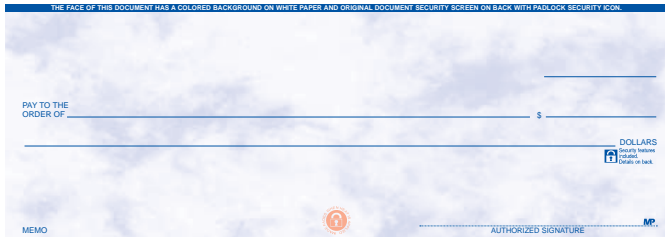

Ask us about customizing this Sell Sheet for your company!

CLASSIC with screened vouchers only

MARBLE-SKY with MICR white band & white vouchers only

All Marble-Sky pantographs have a thermochromatic heat sensitive image.

LINEN with VOID feature and screened vouchers only

Laser Voucher Checks

Computer checks for Quickbooks, Peachtree and hundreds of other software titles.

- * 100% compatible guarantee with your software program.
- * The most extensive standard pantograph and color selection available for basic imprint laser checks at this price level.
- * Digitally printed for increased accuracy and quality
- * Shrink wrapped for protection.

STONE panto prints screen of black remaining prints in color, with white vouchers only

AMERICAN FLAG prints in red and blue with white vouchers only

AVAILABILITY	LVI - Imprinted Checks				LC3 - Imprinted Checks		LW3 - Imprinted checks	
	Top w/ Lines	Top w/ Sig Line Only	Middle w/ Sig Line Only	Bottom w/ No Lines	w/Lines	No Lines	w/Lines	w/Sig Line Only
CLASSIC								
Blue	X	X	X	X	X	X	X	X
Green	X	X	X	X	X	X	X	X
Burgundy	X	X	X	X	X	X	X	X
Purple	X	X	X		X			
Yellow	X	X	X		X			
Brown	X	X	X		X			
Gray	X	X	X	X				
STONE								
Blue	X	X	X		X		X	
Green	X	X	X		X		X	
Burgundy	X	X	X		X		X	
MARBLE-SKY								
Blue	X	X	X		X		X	
Green	X	X	X		X		X	
Burgundy	X	X	X		X		X	
Purple	X	X	X		X		X	
Teal	X	X	X		X		X	
LINEN								
Blue	X	X	X		X		X	
Green	X	X	X		X		X	
Burgundy	X	X	X					
Tan	X	X	X					
SPECIALTY								
American Flag	X	X	X		X		X	