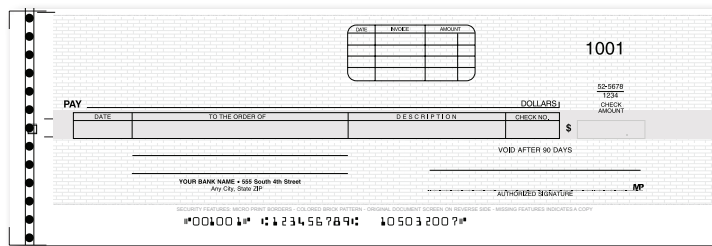

# McBee® Compatible Checks

One-Write Checks have Micro-Printing and Security Screens for Extra Protection

Blue

Gold

Green

Gray

Rose

## Product Specifications

Five background color choices in brick pattern: Blue, Green, Gold, Gray, and Rose

Check Size: varies by style

Imprint: Up to 6 lines in black ink

Logo: Standard or Custom printed in black ink at no extra charge

Paper: 24# White MOCR Bond

Wax spot black carbon writing transfer strip on back

Shingled in 25's

Number of Parts: Single or Duplicate

Compatible accessories available for some styles: binders, journals and envelopes