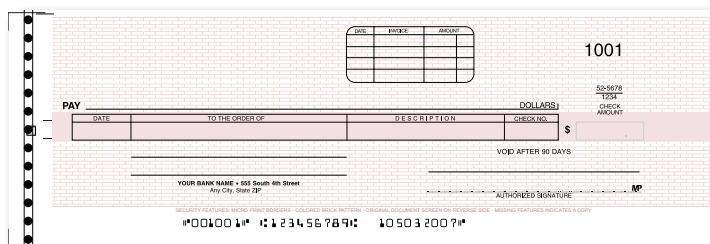

# McBee® Compatible Checks

One-Write Checks have Micro-Printing and Security Screens for Extra Protection

Blue

Gold

Green

Gray

Rose

## Product Specifications

Five background color choices in brick pattern: Blue, Green, Gold, Gray, and Rose

Check Size: varies by style

Imprint: Up to 6 lines in black ink

Logo: Standard or Custom printed in black ink at no extra charge

Paper: 24# White MOCR Bond

Wax spot black carbon writing transfer strip on back

Shingled in 25's

Number of Parts: Single or Duplicate

Compatible accessories available for some styles: binders, journals and envelopes