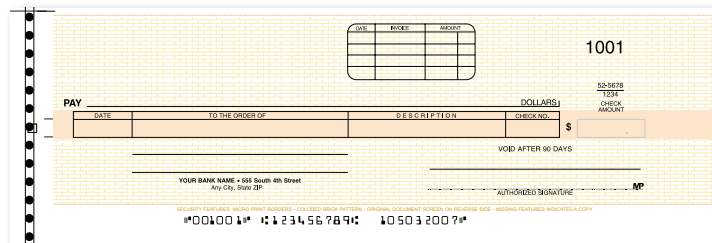

# McBee® Compatible Checks

One-Write Checks have Micro-Printing and Security Screens for Extra Protection

Blue

Gold

Green

Gray

Rose

## Product Specifications

Five background color choices in brick pattern: Blue, Green, Gold, Gray, and Rose

Check Size: varies by style

Imprint: Up to 6 lines in black ink

Logo: Standard or Custom printed in black ink at no extra charge

Paper: 24# White MOCR Bond

Wax spot black carbon writing transfer strip on back

Shingled in 25's

Number of Parts: Single or Duplicate

Compatible accessories available for some styles: binders, journals and envelopes