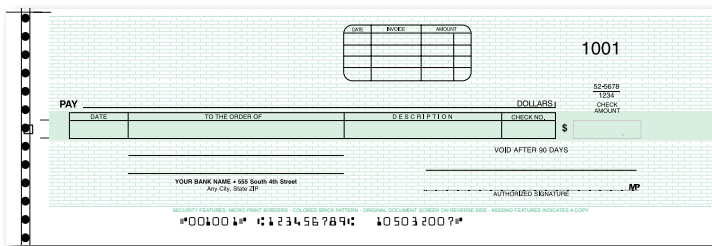

# McBee® Compatible Checks

One-Write Checks have Micro-Printing and Security Screens for Extra Protection

Blue

Gold

Green

Gray

Rose

## Product Specifications

Five background color choices in brick pattern: Blue, Green, Gold, Gray, and Rose

Check Size: varies by style

Imprint: Up to 6 lines in black ink

Logo: Standard or Custom printed in black ink at no extra charge

Paper: 24# White MOCR Bond

Wax spot black carbon writing transfer strip on back

Shingled in 25's

Number of Parts: Single or Duplicate

Compatible accessories available for some styles: binders, journals and envelopes