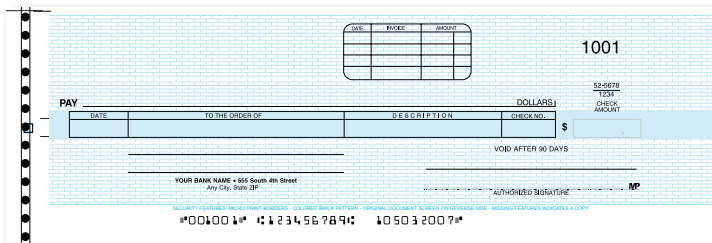

# McBee® Compatible Checks

One-Write Checks have Micro-Printing and Security Screens for Extra Protection

Blue

Gold

Green

Gray

Rose

## Product Specifications

Five background color choices in brick pattern: Blue, Green, Gold, Gray, and Rose

Check Size: varies by style

Imprint: Up to 6 lines in black ink

Logo: Standard or Custom printed in black ink at no extra charge

Paper: 24# White MOCR Bond

Wax spot black carbon writing transfer strip on back

Shingled in 25's

Number of Parts: Single or Duplicate

Compatible accessories available for some styles: binders, journals and envelopes